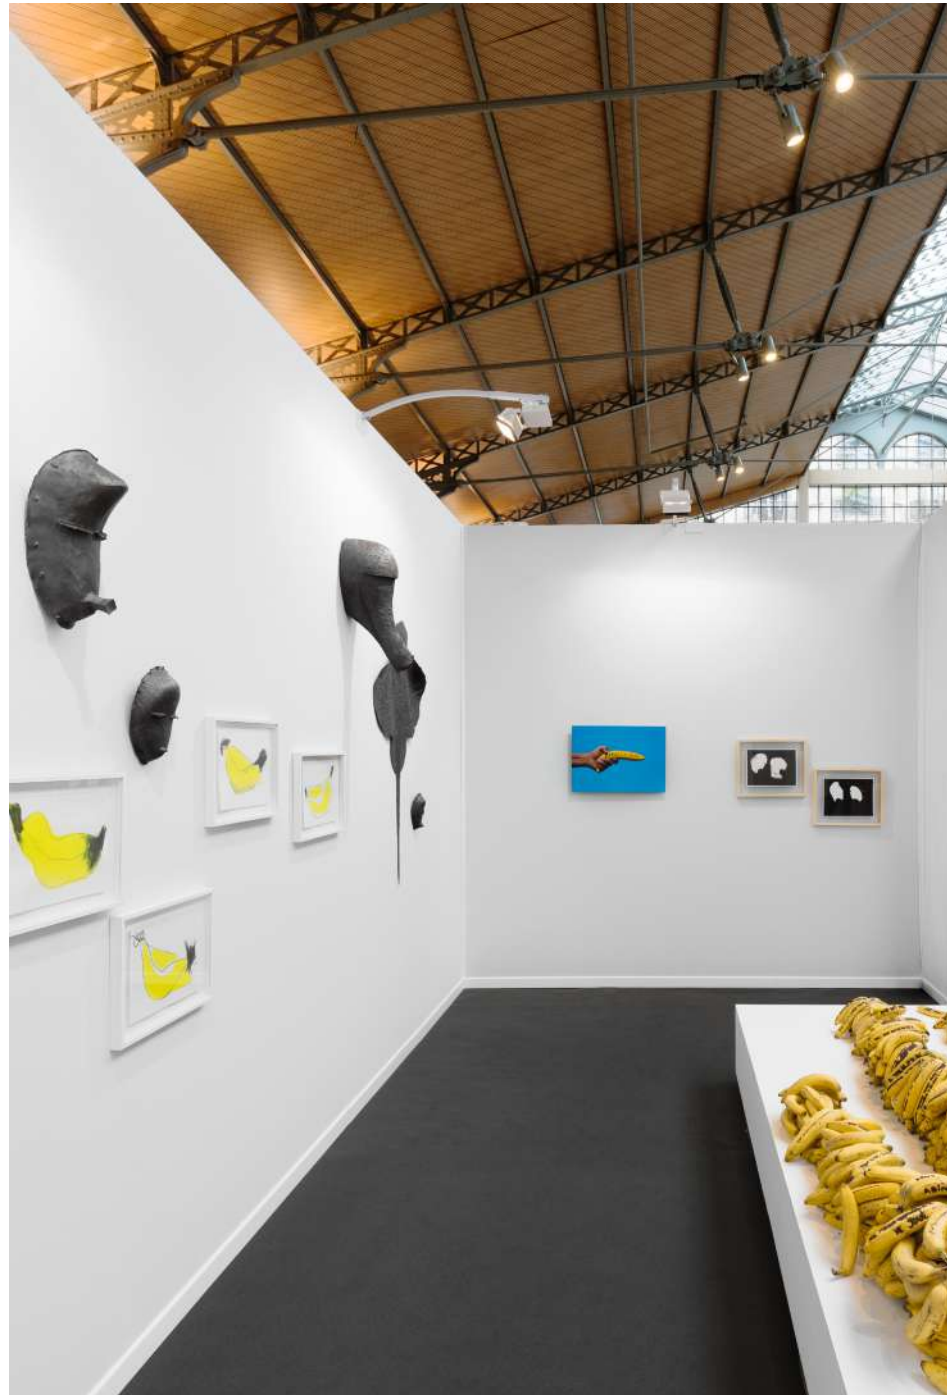

---

**MAËLLE GALERIE, STAND B18  
JEAN-FRANÇOIS BOCLÉ, ERNEST BRELEUR,  
EMMANUEL RIVIÈRE  
AKAA ART FAIR, PARIS, 2017**

---

**10.11 - 12.11.17**

Vues d'exposition

**11.10 - 11.12.2017**

Exhibition view

VUE D'EXPOSITION, FOIRE AKA, INSTALLATION, DESSINS, PHOTOGRAPHIE, TECHNIQUE MIHTE, SCULPTURES, 2017  
EXHIBITION VIEW, AKA FAIR, INSTALLATION, DRAWINGS, PHOTOGRAPH, MIHT MEDIA, SCULPTURES, 2017

VUE D'EXPOSITION, JEAN-FRANÇOIS BOCLÉ, INSTALLATION, DESSINS, ERNEST BRELEUR, TECHNIQUE MIHTE, EMMANUEL RIVIÈRE, SCULPTURES, 2017  
EXHIBITION VIEW, JEAN-FRANÇOIS BOCLÉ, ERNEST BRELEUR, INSTALLATION, DRAWINGS, MIHT MEDIA, EMMANUEL RIVIÈRE, SCULPTURES, 2017

VUE D'EXPOSITION, INSTALLATION, DESSINS, TECHNIQUE MIHTE, SCULPTURES, 2017  
EXHIBITION VIEW, INSTALLATION, DRAWINGS, MIHT MEDIA, SCULPTURES, 2017

VUE D'EXPOSITION, INSTALLATION, DESSINS, PHOTOGRAPHIE, SCULPTURES, 2017  
EXHIBITION VIEW, INSTALLATION, DRAWINGS, PHOTOGRAPH, SCULPTURES, 2017

VUE D'EXPOSITION, INSTALLATION, DESSINS, PHOTOGRAPHIE, SCULPTURES, 2017  
EXHIBITION VIEW, INSTALLATION, DRAWINGS, PHOTOGRAPH, SCULPTURES, 2017

VUE D'EXPOSITION, INSTALLATION, 2017  
EXHIBITION VIEW, INSTALLATION, 2017